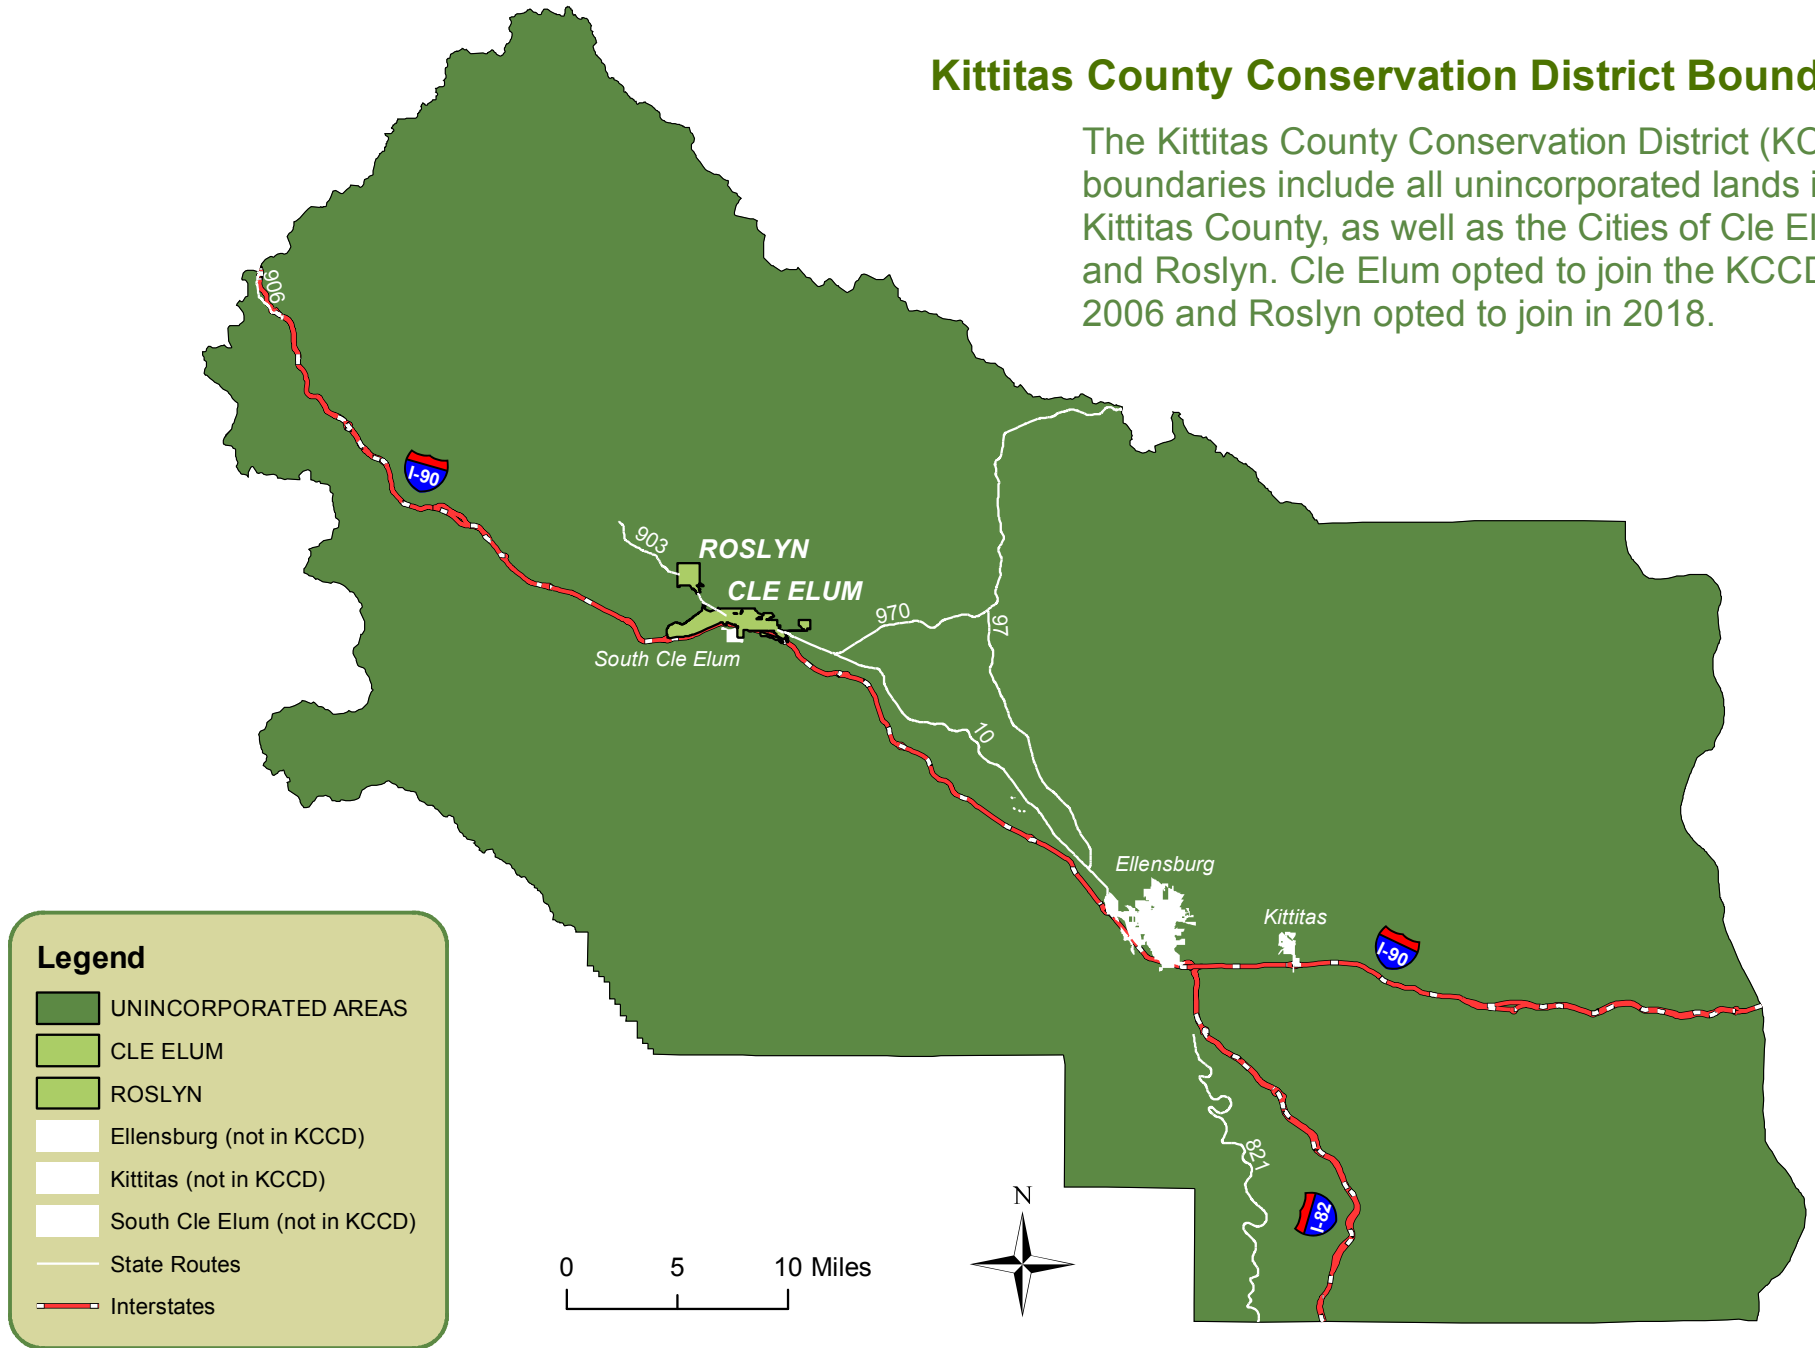

Kittitas County Conservation District Boundaries

The Kittitas County Conservation District (KCCD) boundaries include all unincorporated lands in Kittitas County, as well as the Cities of Cle Elum and Roslyn. Cle Elum opted to join the KCCD in 2006 and Roslyn opted to join in 2018.

Legend

- UNINCORPORATED AREAS
- CLE ELUM
- ROSLYN
- Ellensburg (not in KCCD)
- Kittitas (not in KCCD)
- South Cle Elum (not in KCCD)
- State Routes
- Interstates

0 5 10 Miles